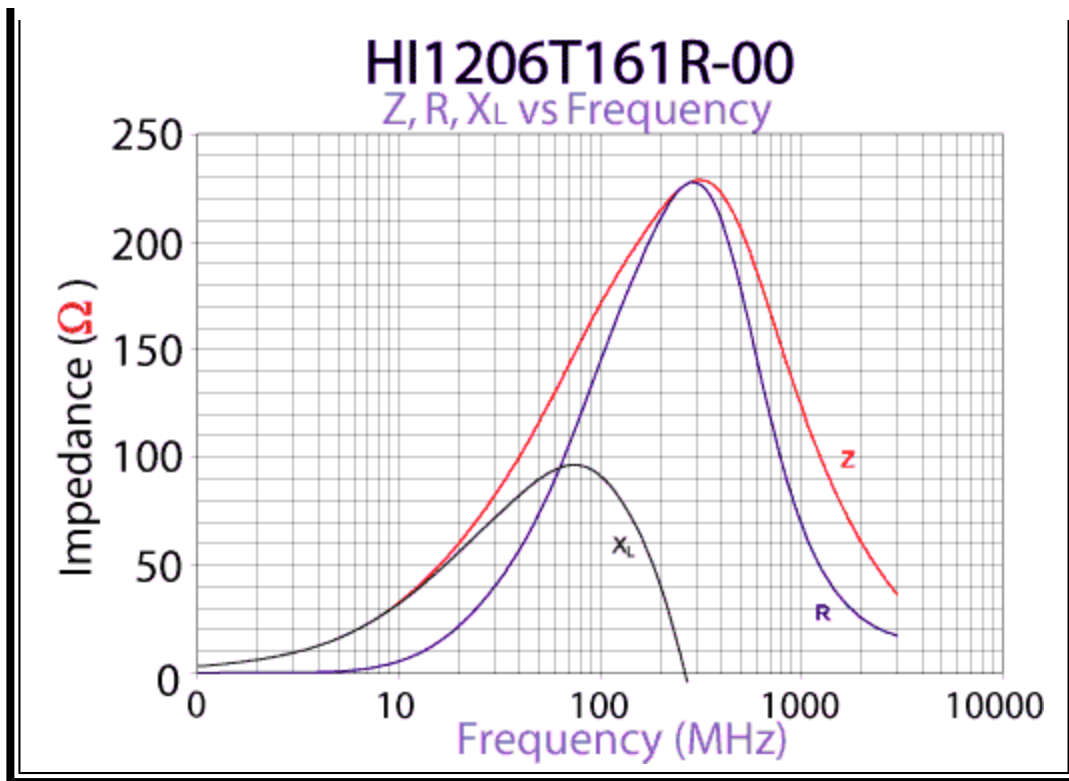

Specifications, which provide more details for the correct use of the described products, are available upon request. All specifications are subject to change without notice. For more information on any of the products listed above, please contact Steward customer service department at (800) 634-2673.

americas@steward.com

mexico@steward.com

europa@steward.com

asia@steward.com

Copyright© 2004 Steward, Inc.

Last Updated: 2/19/2004