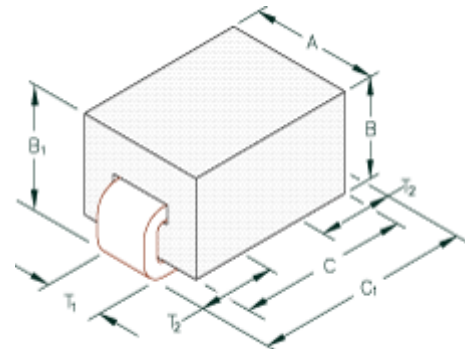

Steward

Advanced Ferrite Materials, EMI Suppression, and Inductive Products

Home • Ferrite Product Lines • New Products • Technical • General • Contact • Steward Sales

HI1206T161R-00

| STEWARD PART NUMBERING SYSTEM | | | | | |
|-------------------------------|--------------|----------------|-------------------------|------------------------|----------------|
| 28 | F | 0121 | - 0 | S | R |
| MATERIAL TYPE | PRODUCT CODE | PART SIZE CODE | SELECTED DIMENSION CODE | ADDITIONAL DESCRIPTION | PACKAGING CODE |

Ambient Operating Temperature Range :-55°C to +125°C

Figure #1

| STEWARD PART NUMBERING SYSTEM | | | | | |
|-------------------------------|----------------|--------------------|----------------------|----------------|------------------------|
| DM | 3312 | X | 101 | R | (10 Pb Free) - 00 |
| PRODUCT SERIES CODE | PART SIZE CODE | RATED CURRENT CODE | IMPEDANCE VALUE CODE | PACKAGING CODE | ADDITIONAL DESCRIPTION |

Physical Dimensions

| A mm | B mm | B1 mm | C mm | C1 mm | D mm | A in | B in | B1 in | C in | C1 in | D in |
|---------|---------|----------|---------|----------|---------|---------|---------|----------|---------|----------|---------|
| 3.20 | 1.60 | 0 | 1.35 | 0 | 0.51 | 0.126 | 0.063 | 0 | 0.053 | 0 | 0.020 |