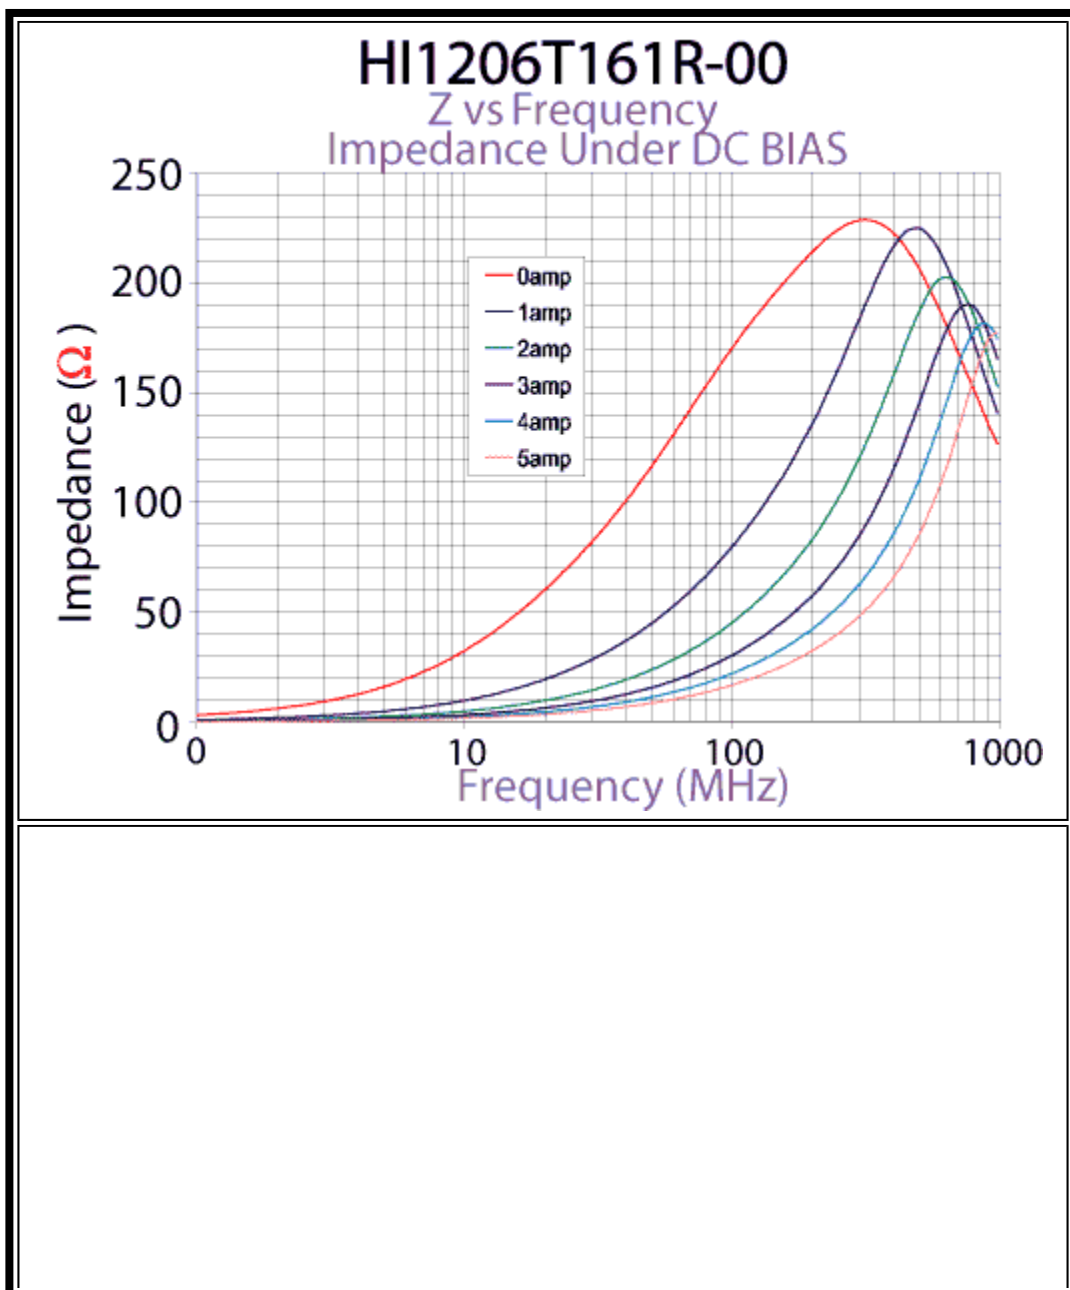

Wire Dimensions

T1 mm	T2 mm	T1 in	T2 in
0	0	0	0