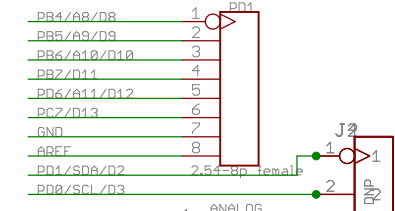

USB

MICROCONTROLLER

I/Os

POWER