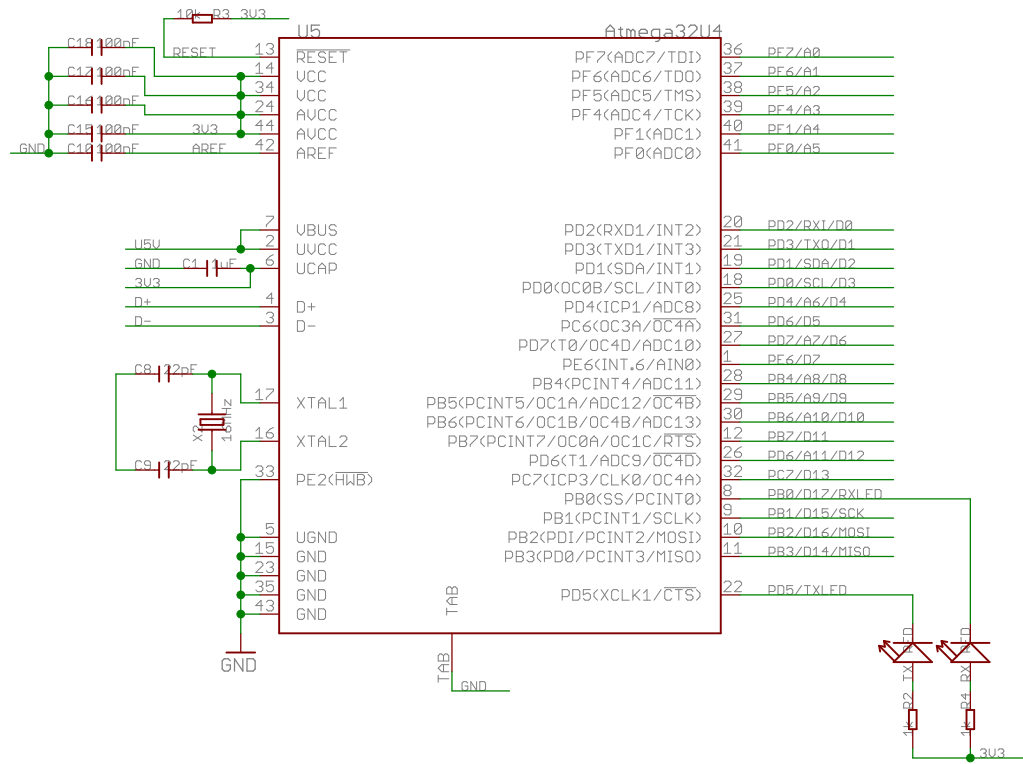

USB

MICROCONTROLLER

I/Os

POWER