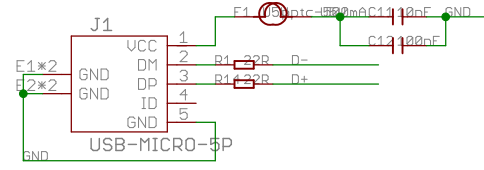

USB

MICROCONTROLLER

I/Os

POWER