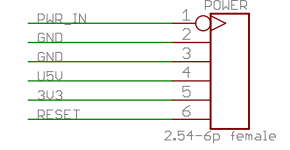

USB

MICROCONTROLLER

I/Os

POWER