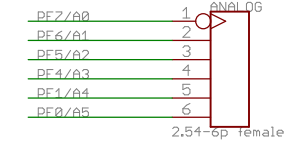

USB

MICROCONTROLLER

I/Os

POWER