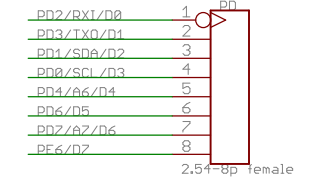

USB

MICROCONTROLLER

I/Os

POWER