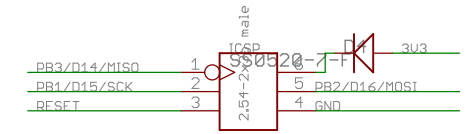

USB

MICROCONTROLLER

I/Os

POWER