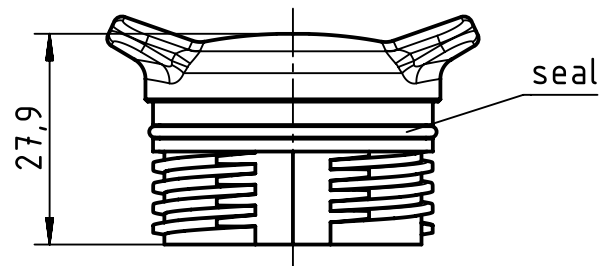

1 2 3 4 5 6

A

B

C

D

	All rights reserved Department EL PD - DE	All Dimensions in mm Original Size DIN A4		Scale 1:1	Free size tol.		Ref.	
		HARTING Electric GmbH & Co. KG D-32339 Espelkamp	Created by HOLLERT	Inspected by GARSKE	Standardisation TIEMANNA	Date 2015-07-09	State Final Release	
Title Han F+B cover-hood							Doc-Key / ECM-Nr. 100587047/UGD/001/B 500000091374	
Type TB				Number 09 15 503 5411			Rev. B	Page 1/1