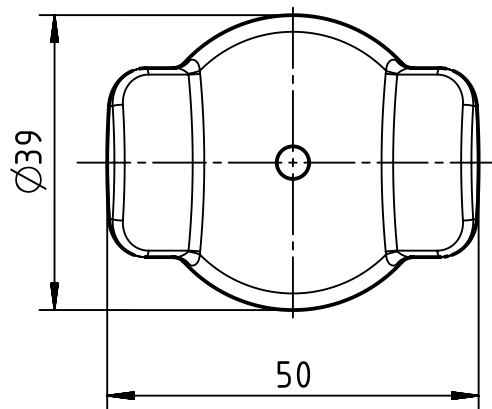

1 2 3 4 5 6

A

B

C

D

	All rights reserved Department EL PD - DE	All Dimensions in mm Original Size DIN A4		Scale 1:1	Free size tol.		Ref.	
		HARTING Electric GmbH & Co. KG D-32339 Espelkamp	Created by HOLLERT	Inspected by GARSKE	Standardisation TIEMANNA	Date 2015-07-09	State Final Release	
Title Han F+B cover-hood							Doc-Key / ECM-Nr. 100587047/UGD/001/B 500000091374	
Type TB				Number 09 15 503 5411			Rev. B	Page 1/1