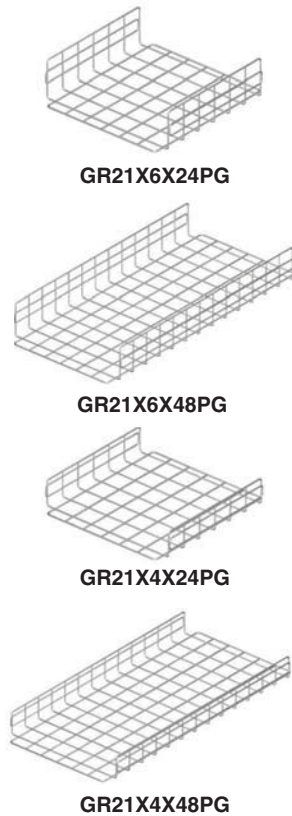

GridRunner™ Underfloor Cable Routing System

Cable Fills for GridRunner™ Underfloor Cable Routing System

"X"	"Y"	Internal Area In. ²	Category 6A (SD) Diameter 6.1mm 0.240"	Category 6A Diameter 7.6mm 0.300"	Category 6 Diameter 6.1mm 0.240"
			50% Fill	50% Fill	50% Fill
12.0	4.0	48.0	531	340	531
12.0	6.0	72.0	796	509	796
21.7	4.0	86.8	959	614	959
21.7	6.0	130.3	1440	922	1440

The above cable dimensions represent the nominal Panduit cable diameter per performance level. For specific cable fill information based on specific part numbers, please contact Panduit customer service.

GridRunner™ Wire Baskets

- Drop-in wire basket sections are supplied in two widths (21" and 12"), two depths (4" and 6"), and two lengths (24" and 48")
- Feature all rounded edges
- Require no cutting or deburring of sharp edges
- Accommodate 24" x 24" and 600mm x 600mm raised floor grids
- Made from pre-galvanized steel wire

Part Number	Part Description	Std. Pkg. Qty.	Std. Ctn. Qty.
21" Wide Wire Basket Sections			
GR21X6X24PG	21"W x 6"D x 24"L section used to carry cables horizontally throughout the system. Attaches to GRPBPG pedestal bracket to provide secure connection and electrical bond to raised floor pedestal.	—	2
GR21X6X48PG	21"W x 6"D x 48"L section used to carry cables horizontally throughout the system. Attaches to GRPBPG pedestal bracket to provide secure connection and electrical bond to raised floor pedestal.	—	2
GR21X4X24PG	21"W x 4"D x 24"L section used to carry cables horizontally throughout the system. Attaches to GRPBPG pedestal bracket to provide secure connection and electrical bond to raised floor pedestal.	—	2
GR21X4X48PG	21"W x 4"D x 48"L section used to carry cables horizontally throughout the system. Attaches to GRPBPG pedestal bracket to provide secure connection and electrical bond to raised floor pedestal.	—	2