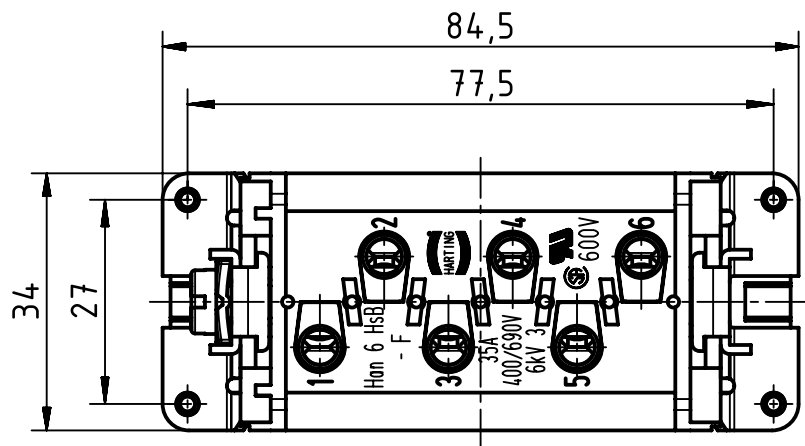

1 2 3 4 5 6

A

B

C

D

	All Dimensions in mm Original Size DIN A4		Scale 1:1	Free size tol.		Ref. Sub. TB 09 31 006 2701 v. 13.02.01	
		All rights reserved Department EL PD - DE	Created by HOLLERT	Inspected by HERBRECHTSME	Standardisation SCHMIDTM	Date 2014-01-09	State Final Release
HARTING Electric GmbH & Co. KG D-32339 Espelkamp		Title Han HsB 06 Pos. F Insert Screw			Doc-Key / ECM-Nr. 100129659/UGD/004/C 500000070075		
		Type TB	Number 09 31 006 2701			Rev. C	Page 1/1