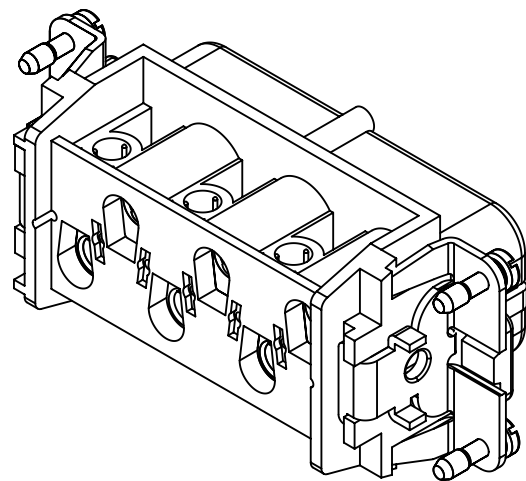

1 2 3 4 5 6

A

B

C

D

	All Dimensions in mm Original Size DIN A4		Scale 1:1	Free size tol.		Ref. Sub. TB 09 31 006 2701 v. 13.02.01	
		All rights reserved Department EL PD - DE	Created by HOLLERT	Inspected by HERBRECHTSME	Standardisation SCHMIDTM	Date 2014-01-09	State Final Release
HARTING Electric GmbH & Co. KG D-32339 Espelkamp		Title Han HsB 06 Pos. F Insert Screw			Doc-Key / ECM-Nr. 100129659/UGD/004/C 500000070075		
		Type TB	Number 09 31 006 2701			Rev. C	Page 1/1