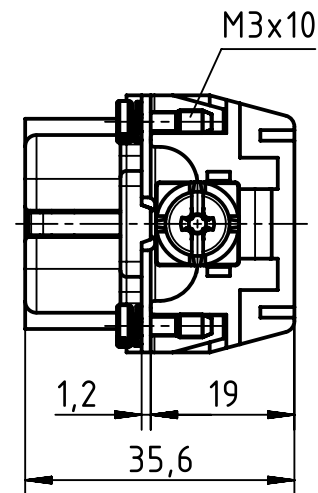

1 2 3 4 5 6

A

B

C

D

	All Dimensions in mm Original Size DIN A4		Scale 1:1	Free size tol.		Ref. Sub. TB 09 31 006 2701 v. 13.02.01	
		All rights reserved Department EL PD - DE	Created by HOLLERT	Inspected by HERBRECHTSME	Standardisation SCHMIDTM	Date 2014-01-09	State Final Release
HARTING Electric GmbH & Co. KG D-32339 Espelkamp		Title Han HsB 06 Pos. F Insert Screw			Doc-Key / ECM-Nr. 100129659/UGD/004/C 500000070075		
		Type TB	Number 09 31 006 2701			Rev. C	Page 1/1